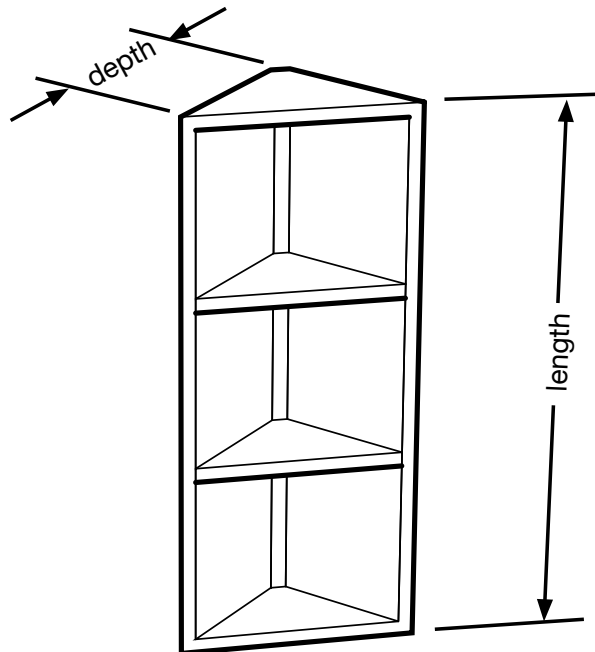

GLUE & STAPLE BLOCKS

SIMPLIFY CABINET CONSTRUCTION

Glue and Staple Blocks help streamline your production lines and save time and money. The Glue Blocks eliminates glue set-up time.

We produce a variety of styles in many sizes and colors. The Glue and Staple Blocks are also commonly used for fastening toe kick panels. Please contact us for The Simple Solutions for your Glue and Staple Block applications.

<p>T-475</p>	<p>Glue & Staple Block 3" x 1"</p> <p>Box wt 30 lbs Box qty 1,800 Pallet 32,400</p> <p>Colors: White T-475-01 Beige T-475-02 Natural T-475-03 White T-475-04 Natural T-475-05</p>	<p>T-480</p>	<p>Glue & Staple Block 2" x 3/4"</p> <p>Box wt 39 lbs Box qty 5,000 Pallet 90,000</p> <p>Colors: Beige T-480-00 Natural T-480-01 White T-480-02 Natural T-480-03 White T-480-04</p>	<p>T-481</p> <p>Glue & Staple Block 2" x 15/16"</p> <p>Box wt 31 lbs Box qty 3,000 Pallet 54,000</p> <p>Colors: Natural T-481-00 White T-481-01 Beige T-481-02</p>
<p>T-485</p>	<p>Glue & Staple Block 4" x 3/4"</p> <p>Box wt 27 lbs Box qty 2,000 Pallet 36,000</p> <p>Colors: Beige T-485-00 Natural T-485-01 Natural T-485-02</p>	<p>T-487</p>	<p>Glue & Staple Block 3" x 11/16"</p> <p>Box wt 29 lbs Box qty 3,000 Pallet 54,000</p> <p>Colors: Beige T-487</p>	<p>T-488</p> <p>Glue & Staple Block No Ribs 2 7/8" x 15/16"</p> <p>Box wt 22 lbs Box qty 1,800 Pallet 32,400</p> <p>Colors: Natural T-488</p>