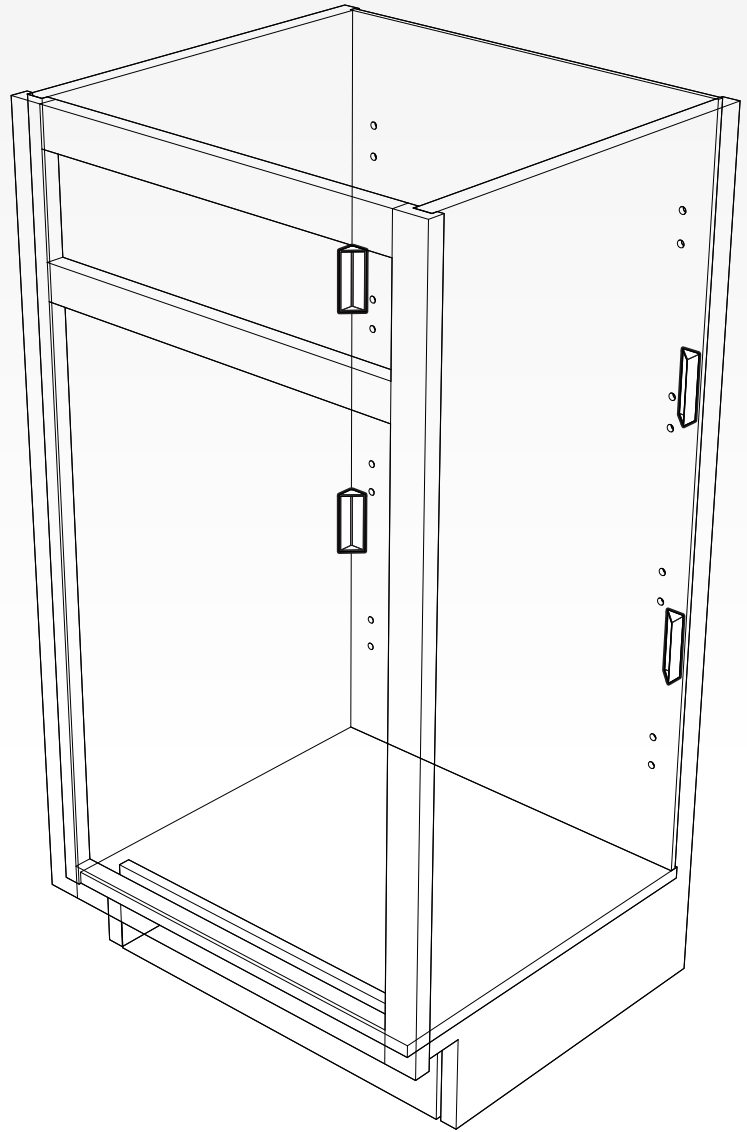

GLUE & STAPLE BLOCKS

SIMPLIFY CABINET CONSTRUCTION

Glue and Staple Blocks help streamline your production lines and save time and money. The Glue Blocks eliminates glue set-up time.

We produce a variety of styles in many sizes and colors. The Glue and Staple Blocks are also commonly used for fastening toe kick panels. Please contact us for The Simple Solutions for your Glue and Staple Block applications.

All materials ©2024 TennTex Plastics • We recommend test fitting to ensure proper function • Products in this brochure are Patented or Patent Pending.

Scan here for more product information.

GLUE & STAPLE BLOCKS

<p>T-475</p>	<p>Glue & Staple Block 3" x 1"</p> <p>Box wt 30 lbs Box qty 1,800 Pallet 32,400</p> <p>Colors: White T-475-01 Beige T-475-02 Natural T-475-03 White T-475-04 Natural T-475-05</p>	<p>T-480</p>	<p>Glue & Staple Block 2" x 3/4"</p> <p>Box wt 39 lbs Box qty 5,000 Pallet 90,000</p> <p>Colors: Beige T-480-00 Natural T-480-01 White T-480-02 Natural T-480-03 White T-480-04</p>	<p>T-481</p> <p>Glue & Staple Block 2" x 15/16"</p> <p>Box wt 31 lbs Box qty 3,000 Pallet 54,000</p> <p>Colors: Natural T-481-00 White T-481-01 Beige T-481-02</p>
<p>T-485</p>	<p>Glue & Staple Block 4" x 3/4"</p> <p>Box wt 27 lbs Box qty 2,000 Pallet 36,000</p> <p>Colors: Beige T-485-00 Natural T-485-01 Natural T-485-02</p>	<p>T-487</p>	<p>Glue & Staple Block 3" x 11/16"</p> <p>Box wt 29 lbs Box qty 3,000 Pallet 54,000</p> <p>Colors: Beige T-487</p>	<p>T-488</p> <p>Glue & Staple Block No Ribs 2 7/8" x 15/16"</p> <p>Box wt 22 lbs Box qty 1,800 Pallet 32,400</p> <p>Colors: Natural T-488</p>