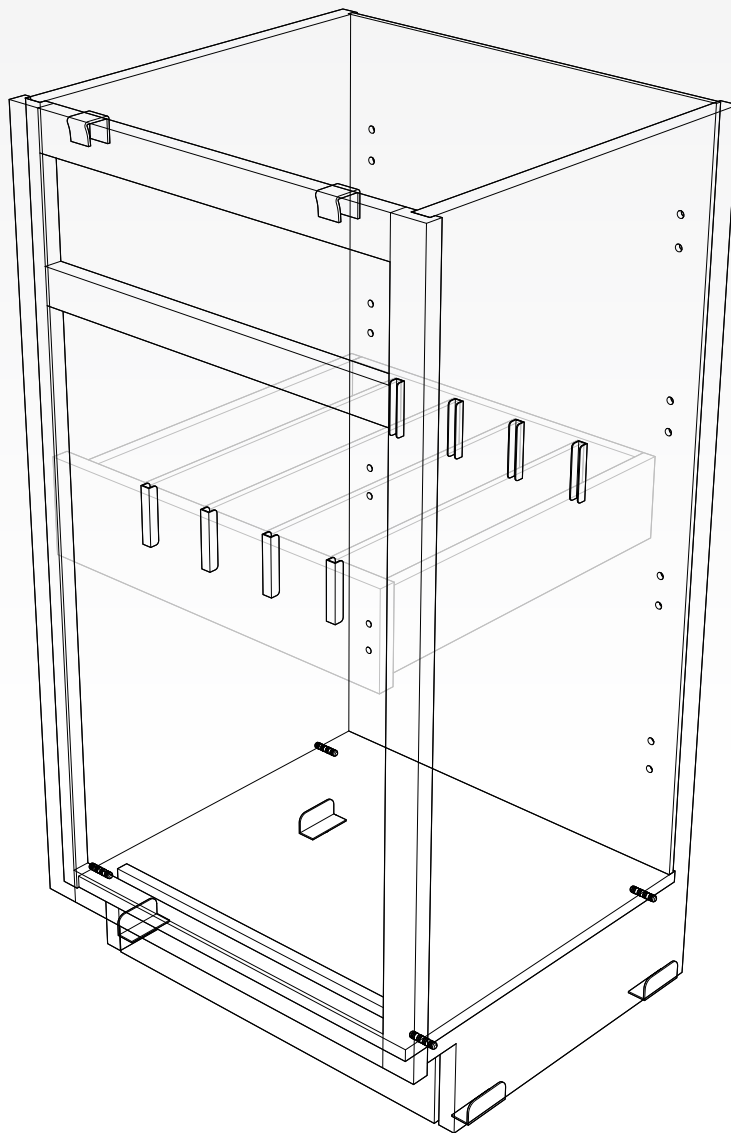

MISCELLANEOUS

EVERYTHING ELSE FOR YOUR CABINETS

Most products manufactured by Tenn-Tex Plastics are related to the Kitchen Cabinet Industry. Our miscellaneous products include Drawer Divider Clips, and Pilaster Brackets for rollouts for the Manufactured Housing Industry.

Also included are Paint Line Plugs for Finishing Cabinet Doors, Foam Sheet Clips for protecting finished cabinets and a special dowel for assembling Medicine Cabinets. If you have a specialty application, please contact us to see if we can develop The Simple Solution.

T-111		Paint Line Plug 35mm
	Box wt	19 lbs
	Box qty	1000
	Pallet	32,000
Colors: Natural T-111		
T-115		Flat Paint Line Plug 35mm
	Box wt	8 lbs
	Box qty	1,000
	Colors: Natural T-115	

MAKE MANUFACTURING EASIER