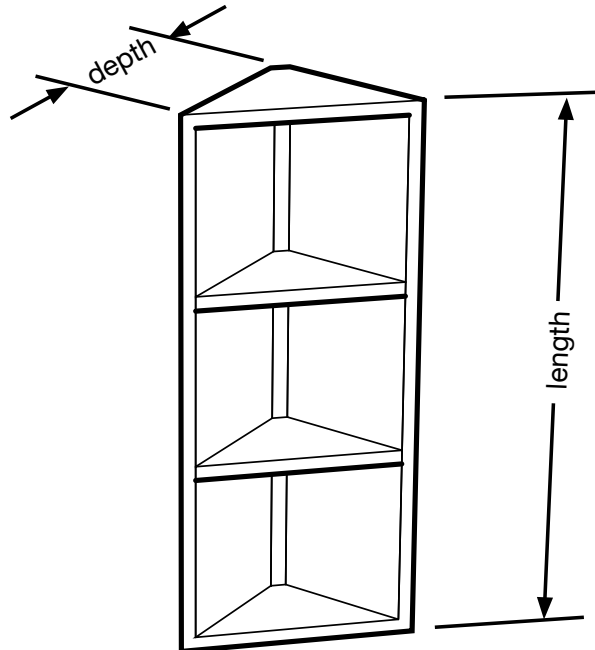

GLUE & STAPLE BLOCKS

SIMPLIFY CABINET CONSTRUCTION

Glue and Staple Blocks help streamline your production lines and save time and money. The Glue Blocks eliminates glue set-up time.

We produce a variety of styles in many sizes and colors. The Glue and Staple Blocks are also commonly used for fastening toe kick panels. Please contact us for The Simple Solutions for your Glue and Staple Block applications.

All materials ©2024 TennTex Plastics • We recommend test fitting to ensure proper function • Products in this brochure are Patented or Patent Pending.

GLUE & STAPLE BLOCKS

<p>T-475</p> 	<p>Glue & Staple Block 3" x 1"</p> <p>Box wt 30 lbs Box qty 1,800 Pallet 32,400</p> <p>Colors: White T-475-01 Beige T-475-02 Natural T-475-03 White T-475-04 Natural T-475-05</p>	<p>T-480</p> 	<p>Glue & Staple Block 2" x 3/4"</p> <p>Box wt 39 lbs Box qty 5,000 Pallet 90,000</p> <p>Colors: Beige T-480-00 Natural T-480-01 White T-480-02 Natural T-480-03 White T-480-04</p>	<p>T-481</p>  <p>Glue & Staple Block 2" x 15/16"</p> <p>Box wt 31 lbs Box qty 3,000 Pallet 54,000</p> <p>Colors: Natural T-481-00 White T-481-01 Beige T-481-02</p>
<p>T-485</p> 	<p>Glue & Staple Block 4" x 3/4"</p> <p>Box wt 27 lbs Box qty 2,000 Pallet 36,000</p> <p>Colors: Beige T-485-00 Natural T-485-01 Natural T-485-02</p>	<p>T-487</p> 	<p>Glue & Staple Block 3" x 11/16"</p> <p>Box wt 29 lbs Box qty 3,000 Pallet 54,000</p> <p>Colors: Beige T-487</p>	<p>T-488</p>  <p>Glue & Staple Block No Ribs 2 7/8" x 15/16"</p> <p>Box wt 22 lbs Box qty 1,800 Pallet 32,400</p> <p>Colors: Natural T-488</p>