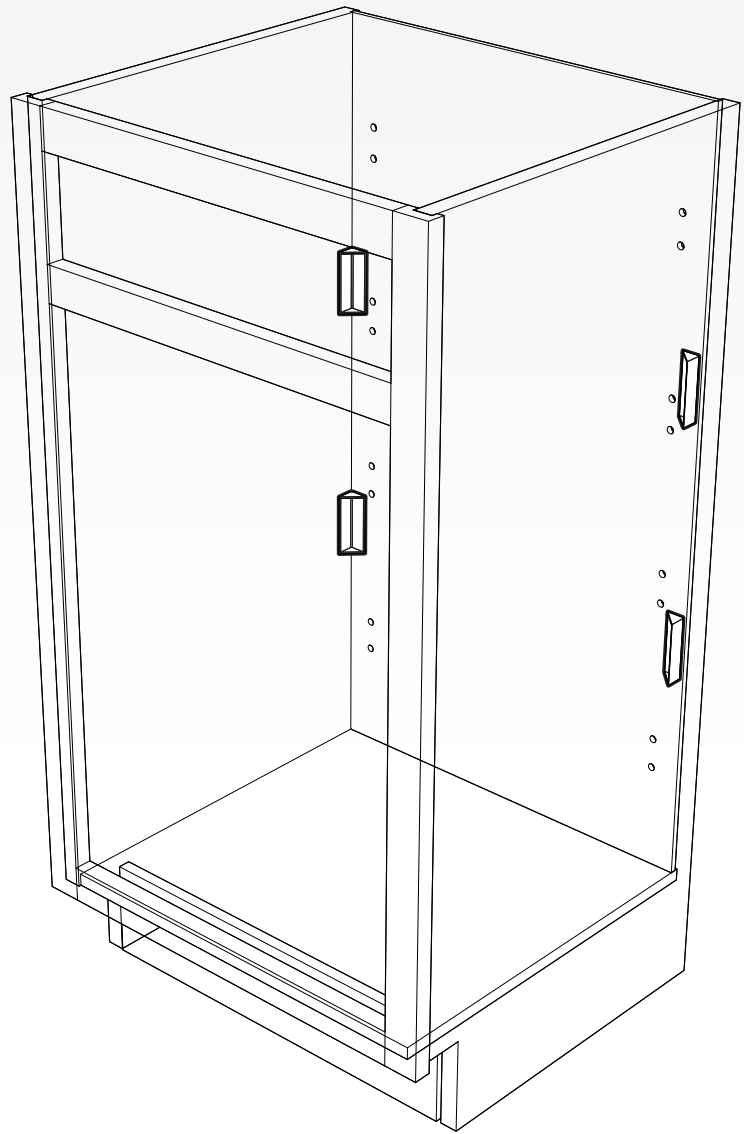

GLUE & STAPLE BLOCKS

SIMPLIFY CABINET CONSTRUCTION

Glue and Staple Blocks help streamline your production lines and save time and money. The Glue Blocks eliminates glue set-up time.

We produce a variety of styles in many sizes and colors. The Glue and Staple Blocks are also commonly used for fastening toe kick panels. Please contact us for The Simple Solutions for your Glue and Staple Block applications.

All materials ©2024 TennTex Plastics • We recommend test fitting to ensure proper function • Products in this brochure are Patented or Patent Pending.

GLUE & STAPLE BLOCKS

<p>T-475</p> 	<p>Glue & Staple Block 3" x 1"</p> <p>Box wt 30 lbs Box qty 1,800 Pallet 32,400</p> <p>Colors: White T-475-01 Beige T-475-02 Natural T-475-03 White T-475-04 Natural T-475-05</p>	<p>T-480</p> 	<p>Glue & Staple Block 2" x 3/4"</p> <p>Box wt 39 lbs Box qty 5,000 Pallet 90,000</p> <p>Colors: Beige T-480-00 Natural T-480-01 White T-480-02 Natural T-480-03 White T-480-04</p>	<p>T-481</p>  <p>Glue & Staple Block 2" x 15/16"</p> <p>Box wt 31 lbs Box qty 3,000 Pallet 54,000</p> <p>Colors: Natural T-481-00 White T-481-01 Beige T-481-02</p>
<p>T-485</p> 	<p>Glue & Staple Block 4" x 3/4"</p> <p>Box wt 27 lbs Box qty 2,000 Pallet 36,000</p> <p>Colors: Beige T-485-00 Natural T-485-01 Natural T-485-02</p>	<p>T-487</p> 	<p>Glue & Staple Block 3" x 11/16"</p> <p>Box wt 29 lbs Box qty 3,000 Pallet 54,000</p> <p>Colors: Beige T-487</p>	<p>T-488</p>  <p>Glue & Staple Block No Ribs 2 7/8" x 15/16"</p> <p>Box wt 22 lbs Box qty 1,800 Pallet 32,400</p> <p>Colors: Natural T-488</p>