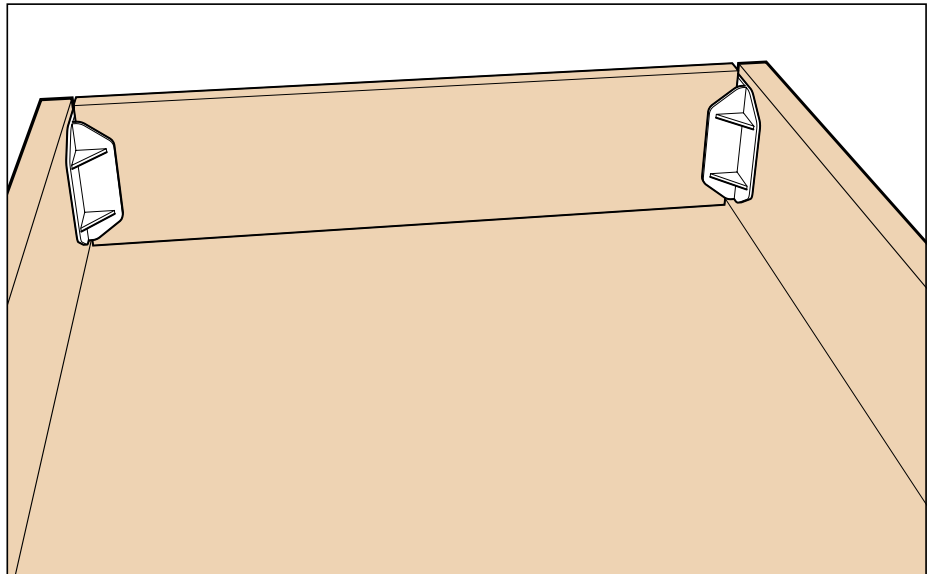

TOE KICK CONNECTORS

T-310		Toe Kick for .500" Material
	Box wt	13 lbs
	Box qty	750
	Pallet	24,000
Colors:		T-310
Natural		
T-312		Toe Kick, with Tabs for .535" Material
	Box wt	13 lbs
	Box qty	700
	Pallet	22,400
Colors:		T-312
Natural