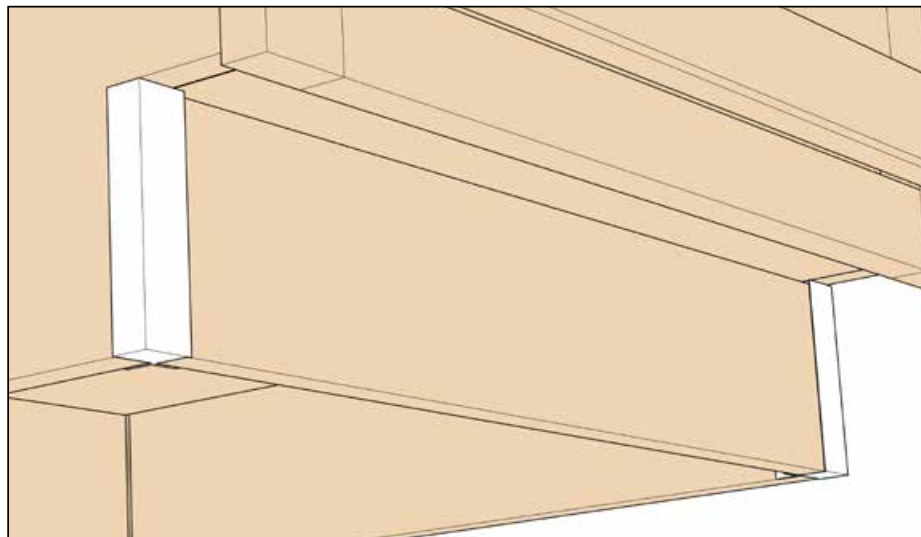

TOE KICK END CAP CONNECTORS

T-420		4" Overlay Toe Kick for .500" Material	T-421		4" Overlay Toe Kick, Rounded for .500" Material	T-422		4" Inset Toe Kick for .500" Material
	Box wt	32 lbs		Box wt	31 lbs		Box wt	18 lbs
	Box qty	650		Box qty	650		Box qty	600
	Pallet	11,700		Pallet	11,700		Pallet	19,200
Colors:		T-420	Colors:		T-421	Colors:		T-422
Black		T-420-01	Black		T-421-01	Black		T-422-01
White		T-420-02	White		T-421-02	White		T-422-02
Tan						Natural		T-422-03
T-423		4" Inset Toe Kick for .625" Material	T-424		4.5" Inset Toe Kick for .625" Material			
	Box wt	18 lbs		Box wt	18 lbs			
	Box qty	600		Box qty	600			
	Pallet	19,200		Pallet	19,200			
Colors:		T-423	Colors:		T-424			
Black		T-423-01	Black		T-424-01			
White		T-423-02	White		T-424-02			
Natural		T-423-03	Natural		T-424-03