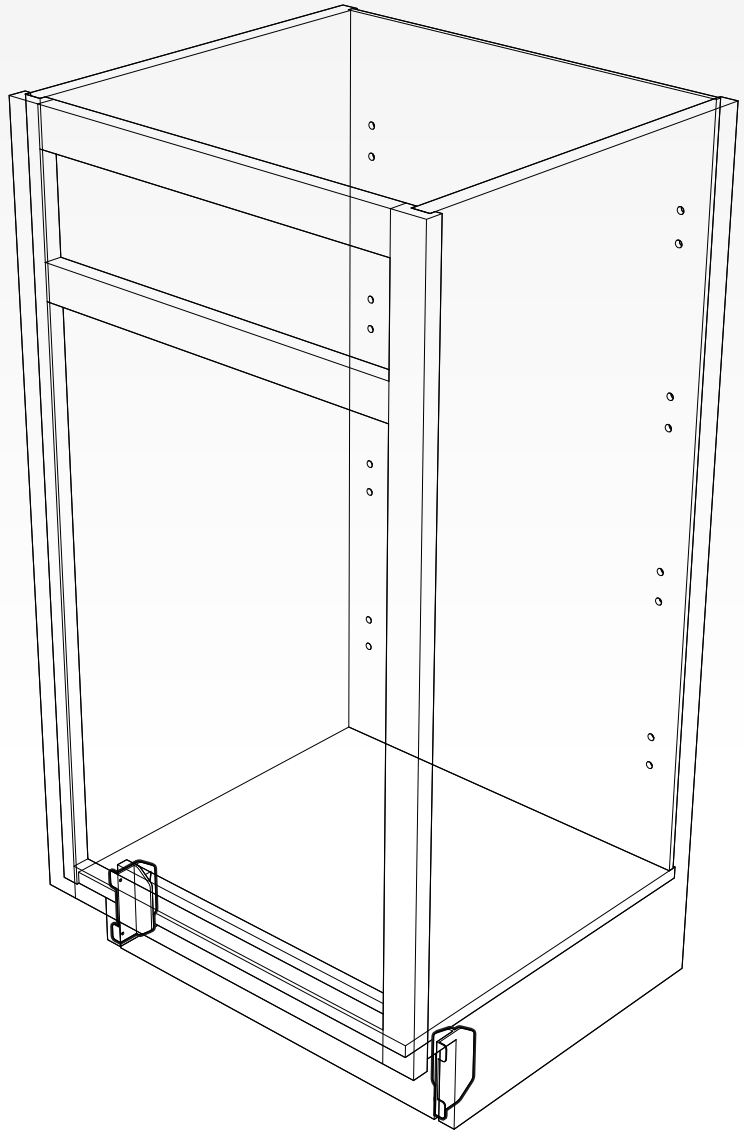

TOE KICK CONNECTORS

SAVE ASSEMBLY TIME

Tenn-Tex Plastics has designed The Simple Solution for Toe Kick Applications. Toe Kick Brackets stabilize and strengthen the Toe Kick Area of the cabinet. Installing the brackets is a straightforward process.

First, staple the Toe Kick Brackets to the bottom of the cabinet structure on the left and right side, then insert the Toe Kick Board and staple to the bracket. Tenn-Tex Plastics manufactures these brackets in 4- and 4.5-inch heights.

All materials ©2024 TennTex Plastics • We recommend test fitting to ensure proper function • Products in this brochure are Patented or Patent Pending.

TOE KICK CONNECTORS

T-310		Toe Kick for .500" Material
	Box wt	13 lbs
	Box qty	750
	Pallet	24,000
Colors:		T-310
Natural		
T-312		Toe Kick, with Tabs for .535" Material
	Box wt	13 lbs
	Box qty	700
	Pallet	22,400
Colors:		T-312
Natural		