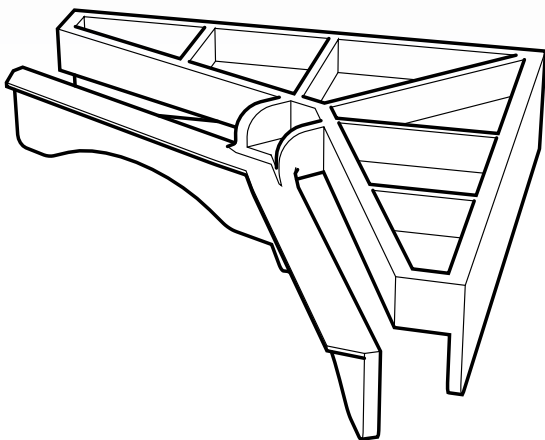

CORNER PROTECTORS

SAFEGUARD YOUR PRODUCTS

Protecting the corners of your Kitchen Cabinets is a high priority for all manufacturers. Our Corner Protectors offer quick and easy installation on both wall and base cabinets. They will fit multiple side panel thicknesses.

We offer Corner Protectors for 90-Degree, 22.5-degree and 45-degree applications. We also offer a 135-degree application for your Lazy Susan Cabinets. If you are looking for extra protection for the corners of your cabinets, Tenn-Tex has the solution.