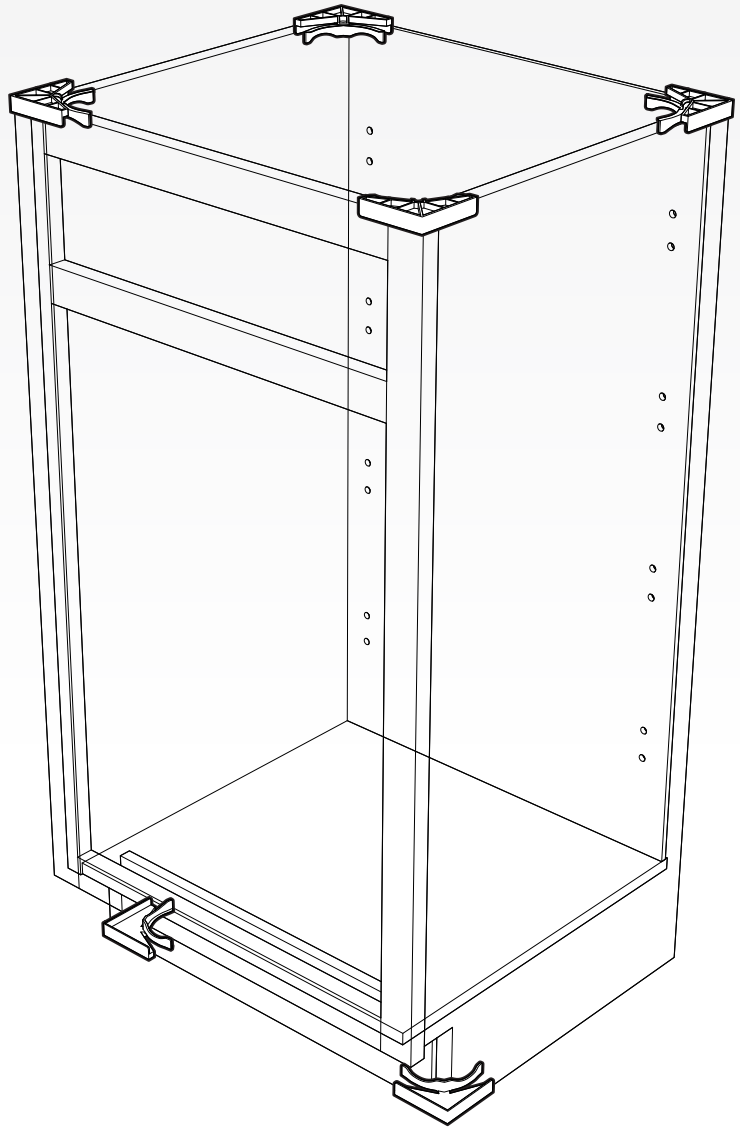

CORNER PROTECTORS

SAFEGUARD YOUR PRODUCTS

Protecting the corners of your Kitchen Cabinets is a high priority for all manufacturers. Our Corner Protectors offer quick and easy installation on both wall and base cabinets. They will fit multiple side panel thicknesses.

We offer Corner Protectors for 90-Degree, 22.5-degree and 45-degree applications. We also offer a 135-degree application for your Lazy Susan Cabinets. If you are looking for extra protection for the corners of your cabinets, Tenn-Tex has the solution.

All materials ©2024 TennTex Plastics • We recommend test fitting to ensure proper function • Products in this brochure are Patented or Patent Pending.

CORNER PROTECTORS

<p>T-430-02 Corner Protector 2.50"</p> <p>Box wt 25 lbs Box qty 750 Pallet 9,000</p> <p>Colors: Black T-430-02</p>	<p>T-431 Corner Protector - Handed 22.5° Corner</p> <p>Box wt 11 lbs Box qty 750 Pallet 5,250</p> <p>Colors: Black T-431-03 Left Black T-431-04 Right</p>	<p>T-432 Corner Protector - Handed 45° Corner</p> <p>Box wt 11 lbs Box qty 750 Pallet 5,250</p> <p>Colors: Black T-432-03 Left Black T-432-04 Right</p>
<p>T-433-02 Corner Protector 2.25"</p> <p>Box wt 25 lbs Box qty 1,200 Pallet 14,400</p> <p>Colors: Black T-433-02</p>	<p>T-434-02 Corner Protector without wings, 2.25"</p> <p>Box wt 28 lbs Box qty 1,800 Pallet 32,400</p> <p>Colors: Black T-434-02</p>	<p>T-435-02 Corner Protector 135° Lazy Susan Cabinet</p> <p>Box wt 18 lbs Box qty 500 Pallet 9,000</p> <p>Colors: Black T-435-02</p>
<p>T-444 Corner Protector for 1/2" Frames</p> <p>Box wt 15 lbs Box qty 1,800 Pallet 57,600</p> <p>Colors: Natural T-444</p>		