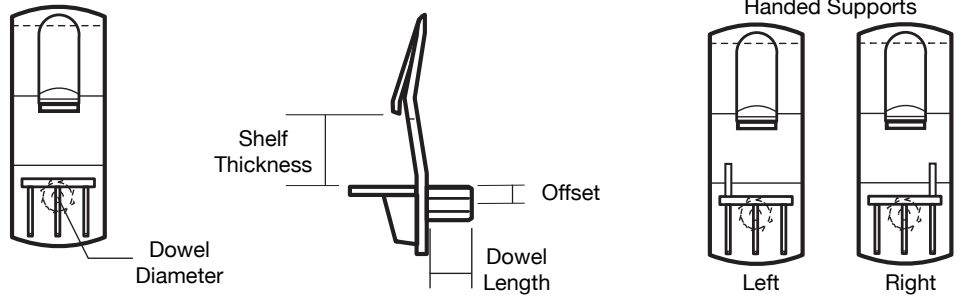

600 SERIES LOCKING SHELF SUPPORTS

1/4" DOWEL DIAMETER

Item Number	Dowel Dia.	Shelf Thickness				Dowel Length	Handed	Offset	Shelf Clearance		Color	Box Qty	Box Weight	Pallet Qty	
		1/2"	5/8"	3/4"	15mm				Inches	mm					Inches
T-600-00	1/4"	1/2"				.300"		.125"	5mm	.196"	Clear	4,000	21	128,000	
T-600-01	1/4"	1/2"				.300"	Left	.125"	5mm	.196"	Clear	4,000	21	128,000	
T-600-02	1/4"	1/2"				.300"	Right	.125"	5mm	.196"	Clear	4,000	21	128,000	
T-600-03*	1/4"	1/2"				.225"		.125"	5mm	.196"	Clear	4,000	21	128,000	
T-600-04*	1/4"	1/2"				.225"	Left	.125"	5mm	.196"	Clear	4,000	21	128,000	
T-600-05*	1/4"	1/2"				.225"	Right	.125"	5mm	.196"	Clear	4,000	21	128,000	
T-600-06	1/4"	1/2"				.300"		.125"	5mm	.196"	Toffee	4,000	21	128,000	
T-601-00	1/4"		5/8"			.300"		.125"	5mm	.196"	Clear	3,500	18	112,000	
T-601-01	1/4"		5/8"			.300"	Left	.125"	5mm	.196"	Clear	3,500	19	112,000	
T-601-02	1/4"		5/8"			.300"	Right	.125"	5mm	.196"	Clear	3,500	20	112,000	
T-601-03*	1/4"		5/8"			.225"		.125"	5mm	.196"	Clear	3,500	20	112,000	
T-601-04*	1/4"		5/8"			.225"	Left	.125"	5mm	.196"	Clear	3,500	20	112,000	
T-601-05*	1/4"		5/8"			.225"	Right	.125"	5mm	.196"	Clear	3,500	20	112,000	
T-602-00	1/4"			3/4"		.300"		.125"	5mm	.196"	Clear	3,000	19	96,000	
T-602-01	1/4"			3/4"		.300"	Left	.125"	5mm	.196"	Clear	3,000	19	96,000	
T-602-02	1/4"			3/4"		.300"	Right	.125"	5mm	.196"	Clear	3,000	19	96,000	
T-602-03*	1/4"			3/4"		.225"		.125"	5mm	.196"	Clear	3,000	19	96,000	
T-602-04	1/4"			3/4"		.300"		.125"	5mm	.196"	Toffee	3,000	19	96,000	
T-602-05	1/4"			3/4"		.300"		.125"	5mm	.196"	White	3,000	19	96,000	
T-602-06*	1/4"			3/4"		.225"	Left	.125"	5mm	.196"	Clear	3,000	19	96,000	
T-602-07*	1/4"			3/4"		.225"	Right	.125"	5mm	.196"	Clear	3,000	19	96,000	
T-604-00	1/4"			3/4"		.315"		.125"	6mm	.236"	Clear	1,800	19	57,600	
T-604-03	1/4"			3/4"		.315"		.125"	6mm	.236"	Natural	1,800	17	57,600	
T-605-00	1/4"				15mm	.310"		.125"	6mm	.236"	Clear	2,000	17	64,000	
T-605-01	1/4"				15mm	.310"	Left	.125"	6mm	.236"	Clear	2,000	18	64,000	
T-605-02	1/4"				15mm	.310"	Right	.125"	6mm	.236"	Clear	2,000	18	64,000	

*short dowel