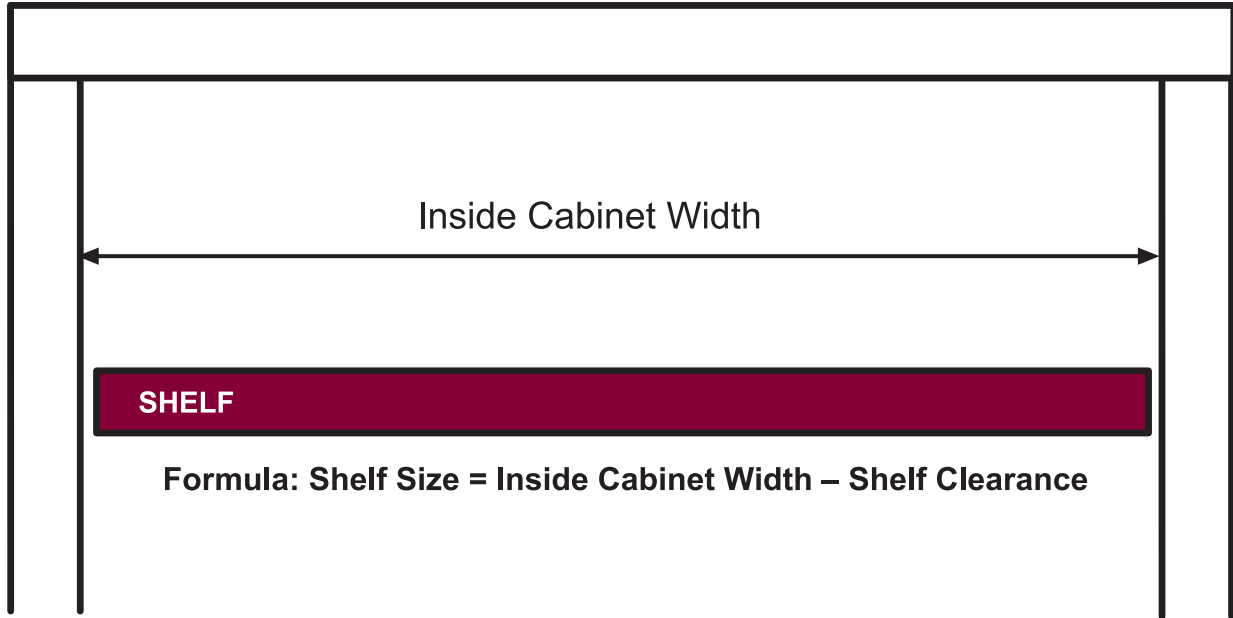

RECOMMENDED CUT SIZE FOR SHELF SUPPORTS

PART#	SHELF CLEARANCE	
	MM	INCHES
T-600	5mm	.196
T-601	5mm	.196
T-602	5mm	.196
T-604	6mm	.236
T-605	6mm	.236
T-610	4mm	.157
T-613	4mm	.157
T-615	6mm	.236
T-617	6mm	.236
T-619	6mm	.236
T-620	4mm	.157
T-621	4mm	.157
T-622	4mm	.157

PART#	SHELF CLEARANCE	
	MM	INCHES
T-632	4mm	.157
T-633	4mm	.157
T-635	4mm	.157
T-636	4mm	.157
T-695	2mm	.078
T-800	5mm	.196
T-801	5mm	.196
T-802	5mm	.196
T-803	6mm	.236
T-820	2mm	.078
T-831	4mm	.157
T-835	4mm	.157
T-891	5mm	.196
T-895	2mm	.078