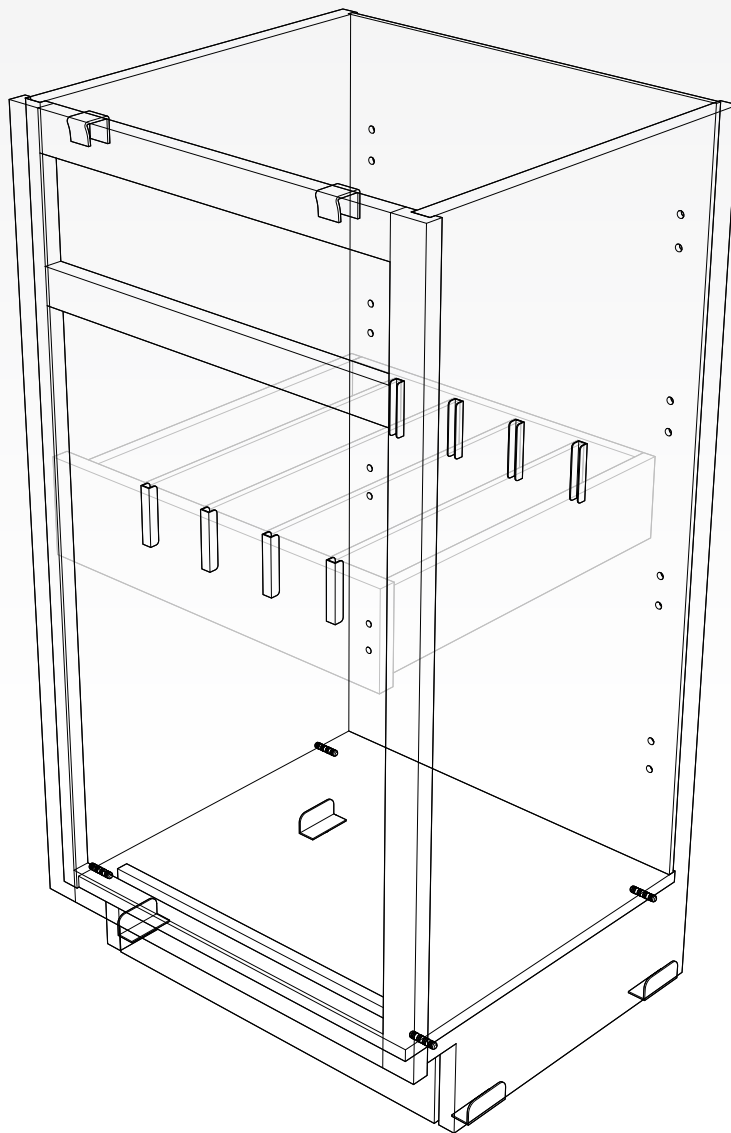

# MISCELLANEOUS

EVERYTHING ELSE FOR YOUR CABINETS

Most products manufactured by Tenn-Tex Plastics are related to the Kitchen Cabinet Industry. Our miscellaneous products include Drawer Divider Clips, and Pilaster Brackets for rollouts for the Manufactured Housing Industry.

Also included are Paint Line Plugs for Finishing Cabinet Doors, Foam Sheet Clips for protecting finished cabinets and a special dowel for assembling Medicine Cabinets. If you have a specialty application, please contact us to see if we can develop The Simple Solution.

All materials ©2024 TennTex Plastics • We recommend test fitting to ensure proper function • Products in this brochure are Patented or Patent Pending.

**PAINT LINE PLUGS**

<b>T-111</b>		<b>Paint Line Plug</b> 35mm
	Box wt 19 lbs Box qty 1000 Pallet 32,000	
	Colors: Natural T-111	
<b>T-115</b>		<b>Flat Paint Line Plug</b> 35mm
	Box wt 8 lbs Box qty 1,000	
	Colors: Natural T-115	

**MAKE MANUFACTURING EASIER**

<b>T-112</b>		<b>Foam Sheet Clip</b> 3/4" material	<b>T-113</b>		<b>Floor Glide</b>	<b>T-130</b>		<b>Dowel</b> .248" Diameter
	Box wt 25 lbs Box qty 5,000 Pallet 90,000			Box wt 10 lbs Box qty 2,000 Pallet 150,000			Box wt 20 lbs Box qty 9,500 Pallet 427,500	
	Colors: Natural T-112			Colors: Natural T-113	Colors: Black T-130			