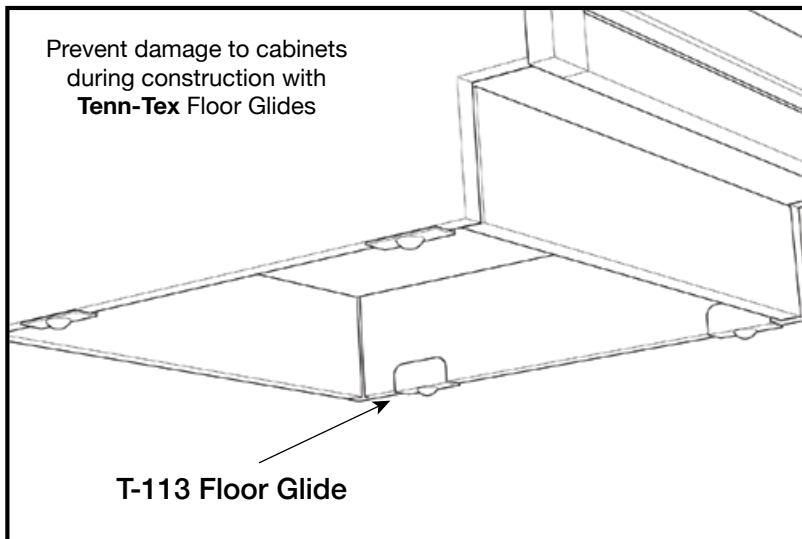

MAKE MANUFACTURING EASIER

T-112		Foam Sheet Clip 3/4" material	T-113		Floor Glide	T-130		Dowel .248" Diameter
	Box wt 25 lbs Box qty 5,000 Pallet 90,000			Box wt 10 lbs Box qty 2,000 Pallet 150,000			Box wt 20 lbs Box qty 9,500 Pallet 427,500	
	Colors: Natural T-112			Colors: Natural T-113	Colors: Black T-130